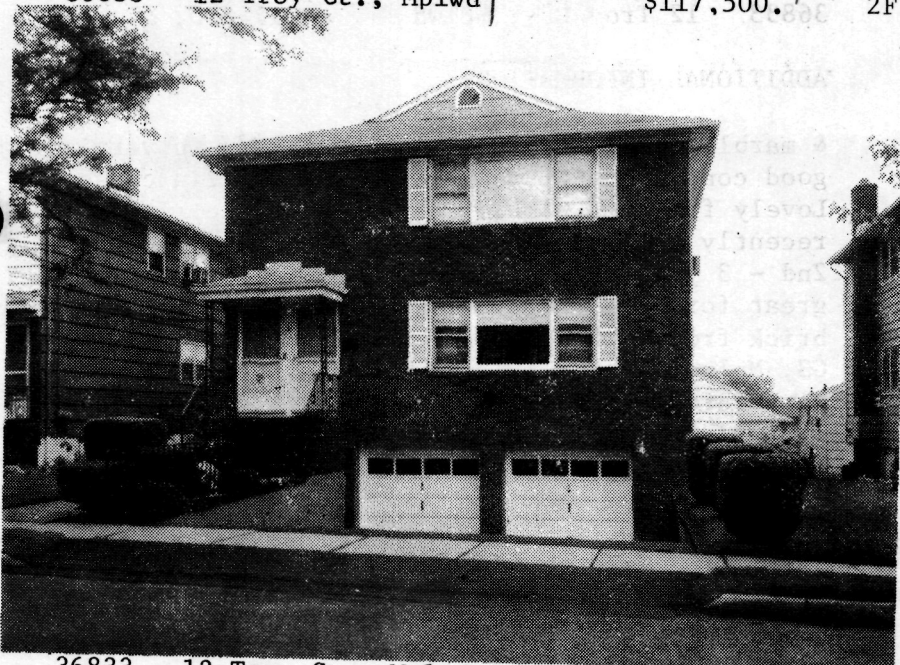

36833 12 TROY COURT, MAPLEWOOD &

Board of Realtors of the Oranjes and Maplewood Photo by George B. Biags, Inc

36833

12 Troy Ct., Mplwd

\$117,500.

2F

36833 12 Troy Ct., Mplwd

\$117,500.